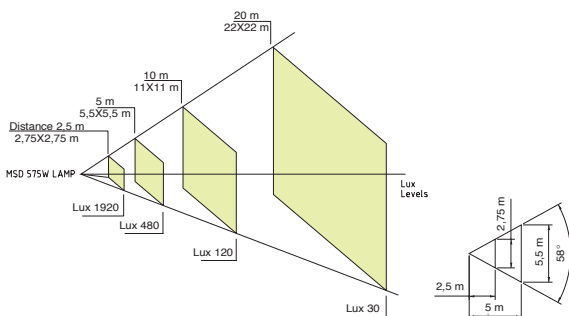

Lighted surface LXh