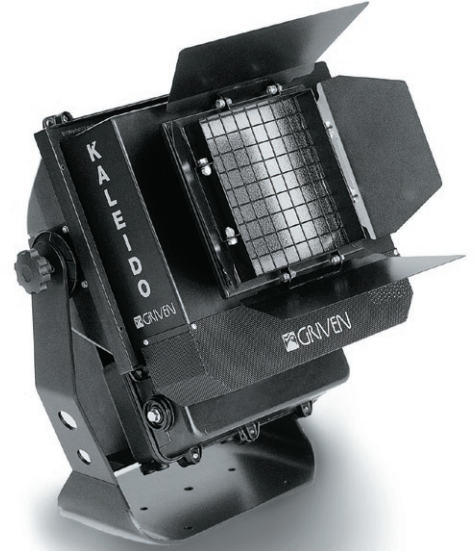

Size

Kaleido

GRO410 KALEIDO MSD 575W

Light entertainment comes to town with KALEIDO, the MSD 575W lamped outdoor colour changer that combines a smart CYM colour mixing system with a wide angle optical system to give the smoothest colour change coupled with a class leading uniform and wide colour coverage. Its almost unlimited range of colours, its weatherproofed housing rated IP44 and its really compact size are just some of the benefits that have rapidly established KALEIDO as a leading force in the architectural lighting market.

The standard bracket allows the unit to be mounted in any position. Its many outdoor possibilities are complemented by an equal number of indoor applications, with its quiet operation allowing use in theatre, television studios, etc. Other technical highlights of the KALEIDO include: power factor correction with only 4 amps required per unit; remote lamp on/off control option; stand-by function on black-out for lamp life extension and built in power saving system (33% reduction); multi-unit synchronisation via master/slave option; linear 0 to 100% dimmer; strobe effect with adjustable speed; programmed automatic operation as well as standard DMX512 access give easy control to this extremely versatile unit.

Lighted surface LXh

Channels

Accessories