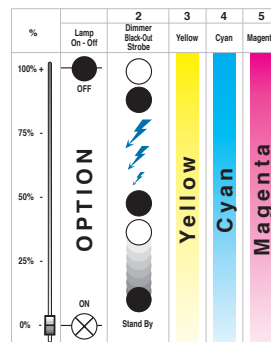

Size

Kaleido

GRO410 KALEIDO MSD 575W

Light entertainment comes to town with KALEIDO, the MSD 575W lamped outdoor colour changer that combines a smart CYM colour mixing system with a wide angle optical system to give the smoothest colour change coupled with a class leading uniform and wide colour coverage. Its almost unlimited range of colours, its weatherproofed housing rated IP44 and its really compact size are just some of the benefits that have rapidly established KALEIDO as a leading force in the architectural lighting market.

The standard bracket allows the unit to be mounted in any position. Its many outdoor possibilities are complemented by an equal number of indoor applications, with its quiet operation allowing use in theatre, television studios, etc. Other technical highlights of the KALEIDO include: power factor correction with only 4 amps required per unit; remote lamp on/off control option; stand-by function on black-out for lamp life extension and built in power saving system (33% reduction); multi-unit synchronisation via master/slave option; linear 0 to 100% dimmer; strobe effect with adjustable speed; programmed automatic operation as well as standard DMX512 access give easy control to this extremely versatile unit.

Lighted surface LXh

Channels

Accessories