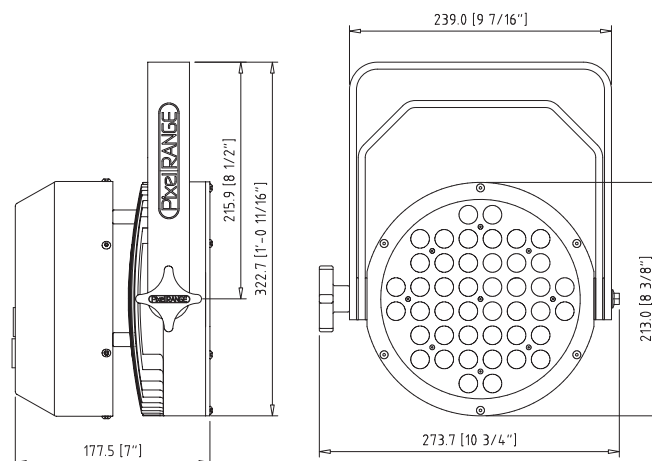

# PixelPar 44 Mi

PixelPar 44 Mi is a Par 56/64 style fixture featuring 44 Industry leading super bright LEDs. PixelPar 44 Mi has all of intensity of a traditional Par fixture, with the energy efficiency of an LED source. Capable of direct AC input, and capable of being dimmed through in house direct dimmer system. The PixelPar 44 Mi eliminates the bulk and inefficiencies of traditional power supplies and control cards. Compact size and ease of installation make this the ideal 1:1 replacement for any PAR style fixture. This fixture is ideal for stage, studio, house and architectural applications.

- 44 Industry leading super bright emitters
- Efficiency – providing up to 117 lumens / watt @ Tj60 deg's C
- Whites available in Warm, Cool and Mixed white available.
- Fixture output – up to 5000 lumens
- Solid colors also available red / green / blue / orange-red/ royal blue and amber
- Control via standard dimmers (No additional power feed, or data cables required)
- Many available beam angles (10 degree standard)
- Light shaping diffusing lenses available to vary output beam angle
- Housing – machined aluminum
- Plugs directly in to AC power, 110 – 277VAC
- Completely silent operation, no fans
- Mounting options via double yoke (with 1/2" clearance hole) as standard
- Low Power consumption (80watts at full intensity)
- Black powder coating as standard (custom colors on request)
- IP66 option available
- Marine grade option available
- CRI – 80
- Lamp life – 70% of lumen maintenance at 50000 hours
- Weight – 16 lbs (7.5kgs)
- Dimensions – 173 x 273 x 322mm (6.8 x 10.7 x 12.6")
- ETL listed